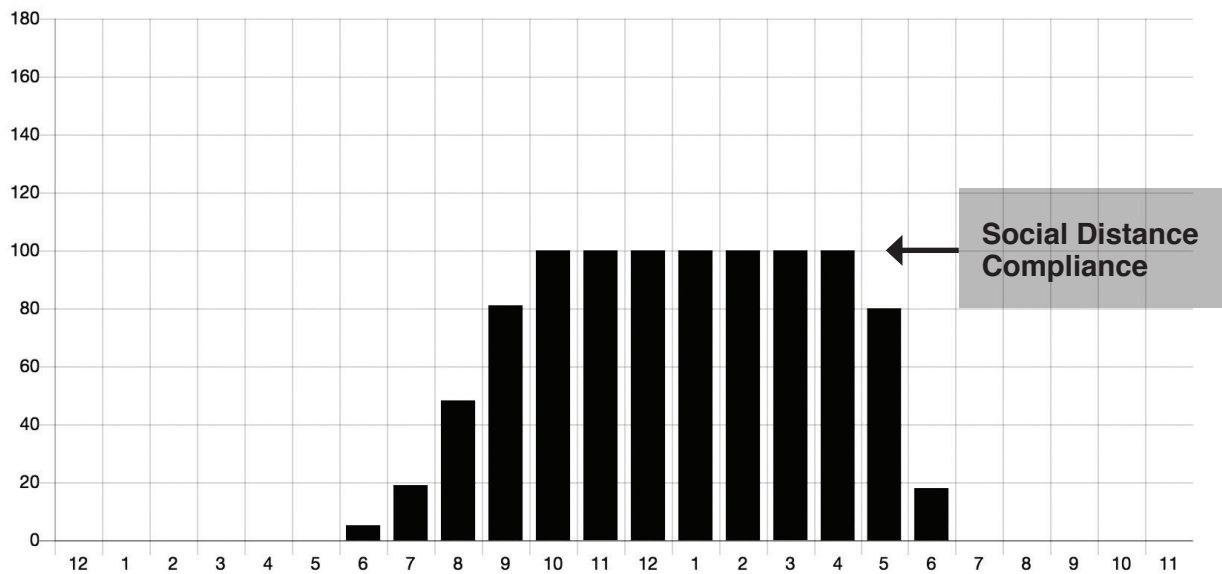

Compliance

Protect your brand, reputation and bottom-line

Unique Visits: 3,156
Current Occupancy: 776
Average Shop Time: 13:12

World-Class Anonymized Clustering

The pdActive Platform provides truly accurate visitor counts and classification. Powerful, deep-learning camera to camera RE-ID enables you to know the behaviors and demographics of everyone that enters your properties.

ROI in Hours

- Know occupancy. Eliminate manual counting and ensure compliance with local regulations.
- Ensure patrons and associates are safe.
- Measure the effectiveness of your marketing initiatives, operations objectives, and ensure legal compliance.

Traffic